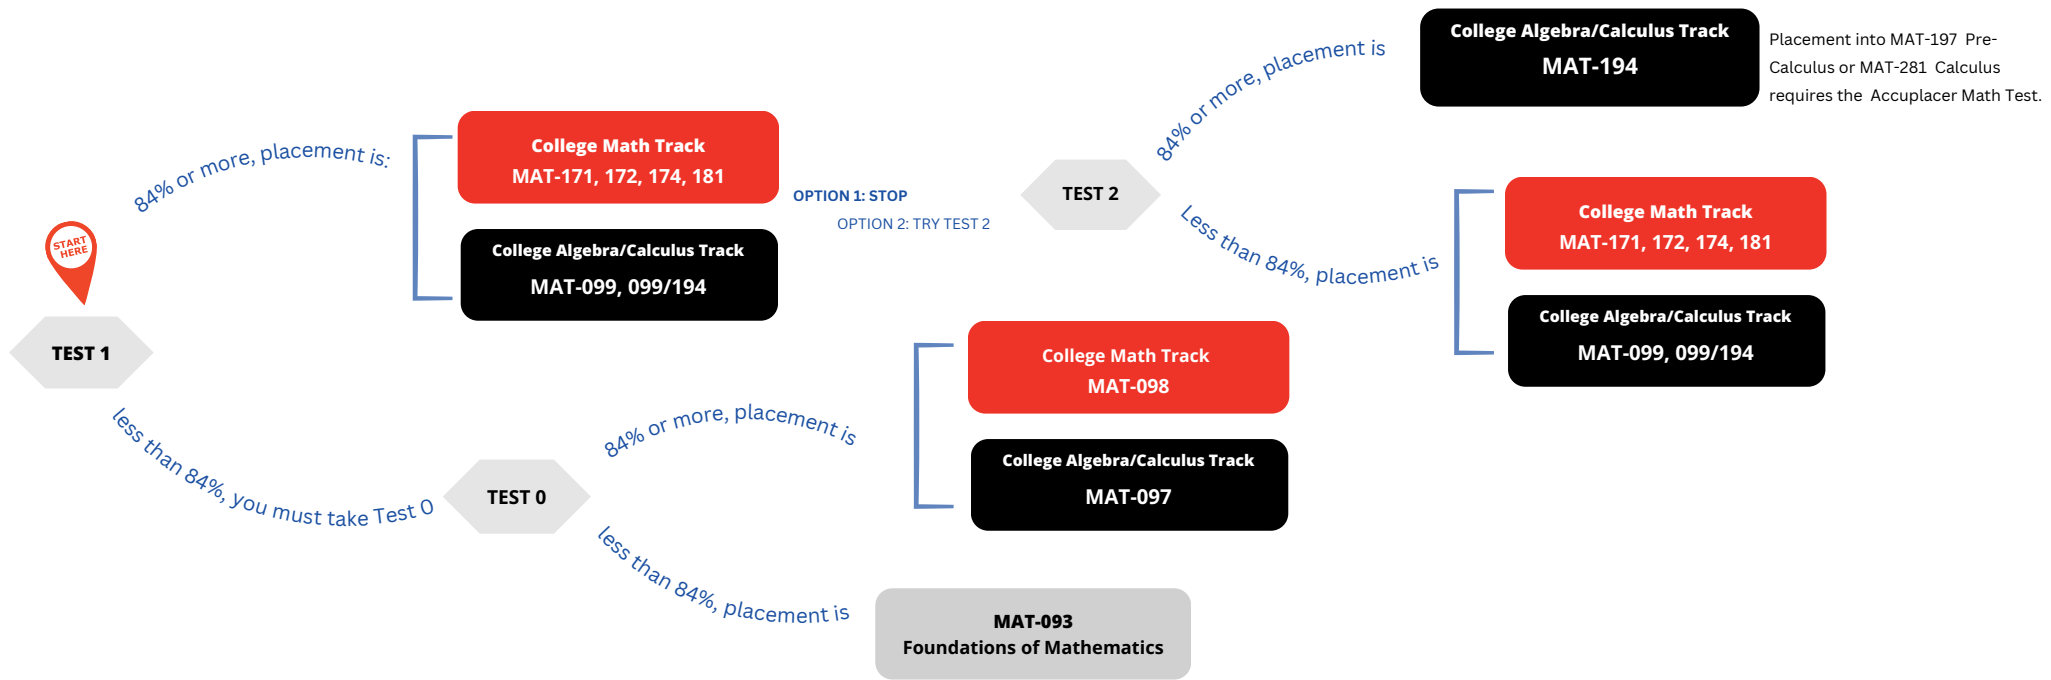

# GUIDED SELF-PLACEMENT MATH TEST SCORING

## PRACTICE

Students can use Accuplacer test materials to prepare for the Guided Self-Placement Math Test. Go to [studentportal.accuplacer.org](http://studentportal.accuplacer.org) for free practice tests and study materials.