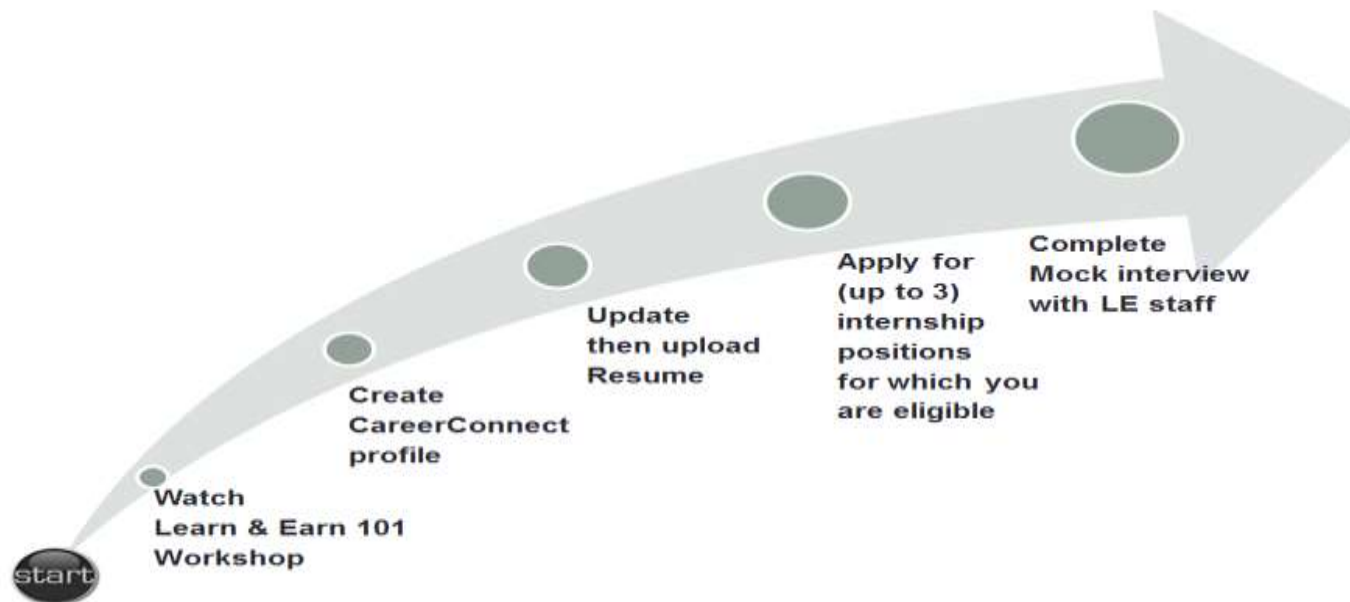

Learn and Earn Internship Program

Deadline to apply for Spring 2017 internships is November 11, 2016

Check out our webpage to see positions offered: <http://www.bhcc.mass.edu/learnandearn/>

KEY INFORMATION:

- These internships are paid $15/hr with a travel stipend. Students may apply for THREE internships they are qualified for.
- There is a required internship course INT-299 that is 3 credits and costs the same as a regular course (mandatory for 1st internship only).
- The Learn and Earn team is located in the Lifemap Commons: E235; e-mail us at: learnandearn@bhcc.mass.edu
- Internship Period: Spring internships are from 1/30/2017 – 8/31/2017.

ELIGIBILITY REQUIREMENTS:

- Academic status: active degree or certificate-seeking BHCC student in good academic standing, enrolled in a minimum of two courses.
- Coursework: completed at least 12 college credits, two courses in your major.
- GPA: 3.0 preferred, 2.8 required (some employers may require a higher GPA).
- Authorized to work in the U.S.; International students must have completed a Fall and Spring semester of at least 12 credits each.

What is the application process?

Location

Lifemap Commons
RM E235

DROP IN HOURS WITH LEARN AND EARN STAFF

Monday - Thursday: 9:00am to 4:00pm
Fridays: 8:30am to 2:00pm

DROP IN HOURS WITH CAREER COUNSELOR FOR RESUME CRITIQUE

Mondays: 12:00pm to 1:00pm; 2:30pm to 3:30pm
Tuesdays: 10:00am to 12:00pm
Wednesdays: 2:30pm to 3:30pm
Thursdays: 11:30am to 12:30pm
Fridays: 10:30am to 12:00pm