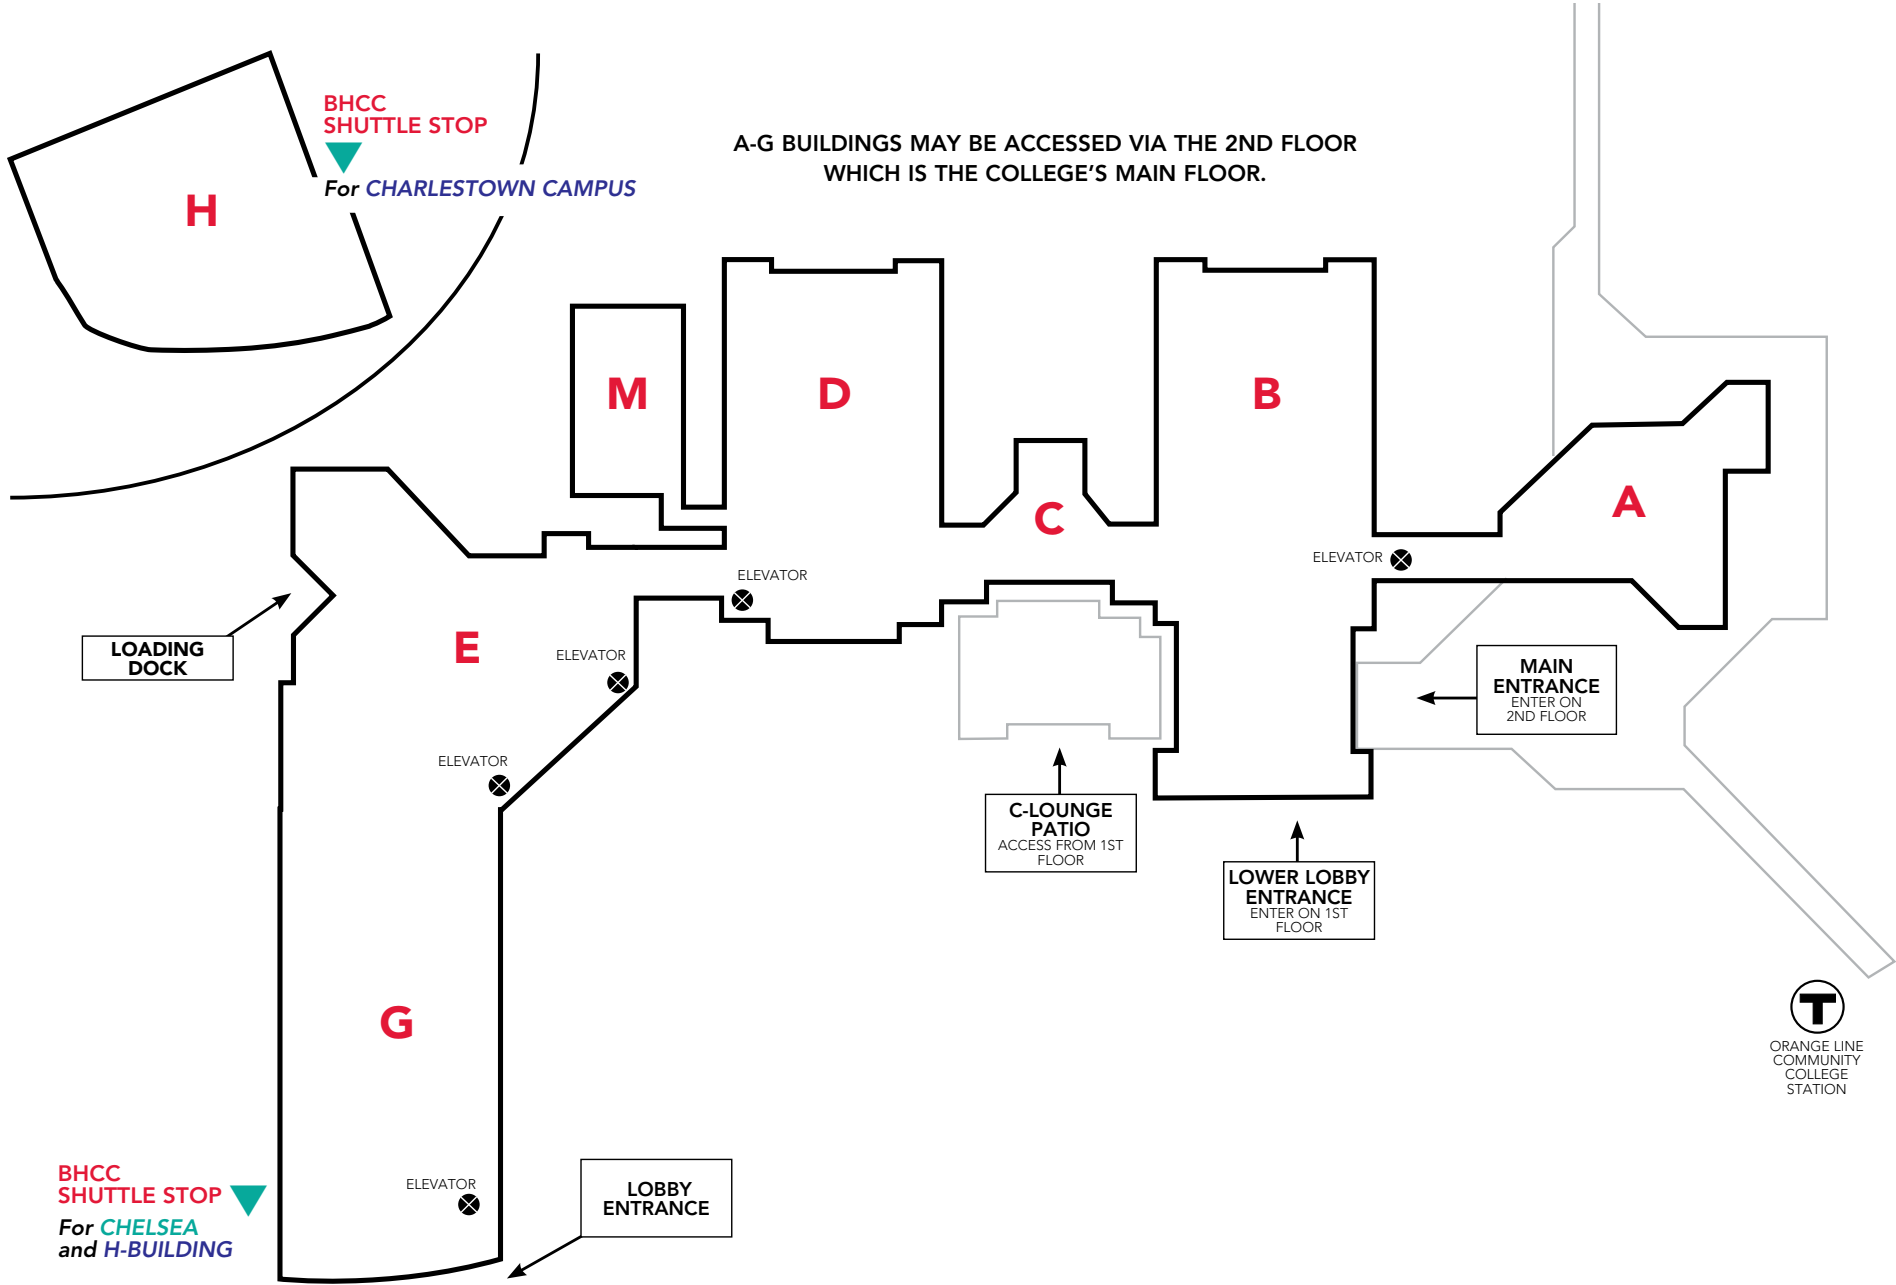

Charlestown Campus Directory

A-BUILDING

3rd Floor

A300 Lobby	Lounge
A300	Auditorium
A300 Lobby	Art Gallery
A310	Human Resources

B-BUILDING

1st Floor

Lower Lobby Security Desk L

B101B	Emergency Assistance Fund
B118	Assessment Center

2nd Floor

Lobby	Online Registration
B203	Admissions & Enrollment Services
B204	Registrar
B206	Veterans Center
B211A-B	Office of Community Engagement
B213	Financial Aid
B219	Student Payment

3rd Floor

B303-B320	Administrative Offices
B325	Business Office
B331	Student Success Program
B336	Adjunct Faculty Center

C-BUILDING

1st Floor

C-Lounge	Student Lounge
C-Lounge	Vending Machines/Games
C-Lounge	WBCC Radio Station

2nd Floor

C202	Lecture Hall
------	--------------

3rd Floor

Deans' Offices

**Bunker Hill
Community College**

3rd Floor

E300	Library & Learning Commons
E319	Library Classroom

4th Floor

E400	Cafeteria
E418	Bookstore
E421	Kershaw Culinary Arts Dining Room

G-BUILDING

1st Floor

	Gymnasium
Lobby	Security Desk
Lobby	BHCC Shuttles: Chelsea, H-Building-Drop Off/Pick Up
G102	Fitness Center
G113A	Team Room 2/Lockers
G113B	Officials Lockers
G113C	Team Room 1/Lockers
G115	Trainers/Exam Room
G117	Athletic Offices Suite
G130	Faculty Offices Suite